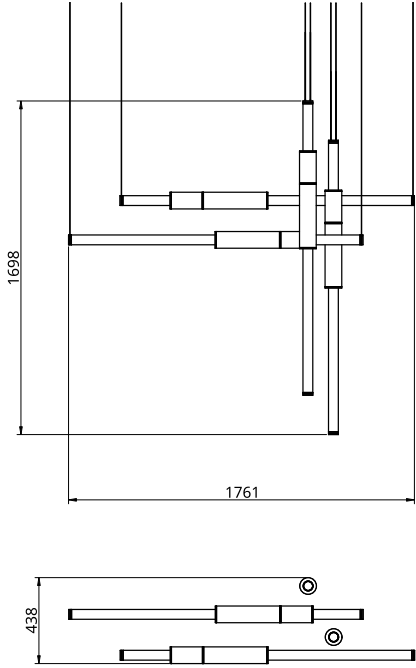

Empty State

S58-18

Dimensions	4 x Light Pipe	85mm OD x 1500mm
Weight	Brass	10.4kg
	Aluminium	5.6kg
Light Source	Led Matrix 3000k Decorative Lighting Only	
Power	Light Wattage	108w
	Driver Wattage	96w (Two supplied)
	Voltage	110-130v / 220-240v
	IP20 Rated	
Hanging	We offer a range of hanging options. Including direct attach and fully enclosed ceiling roses. Light supplied with 1500mm / 3000mm / 6000mm length of cable to be hung and cut to desired length on site.	
Driver	Supplied with a dimable 12v LED Driver. Driver can be stored within 8m of the light, in a recess being the ceiling or enclosed within a ceiling rose.	