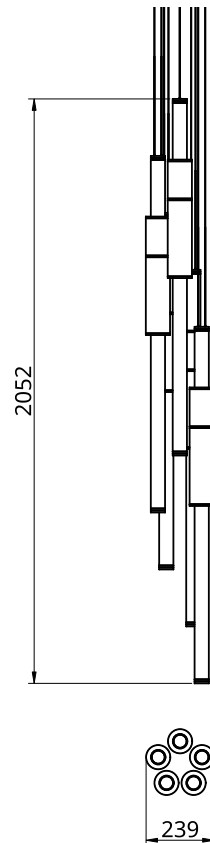

## S58-17

Dimensions	5 x Light Pipe OD Height	85mm OD X 1250mm 239mm 2052mm
Weight	Brass Aluminium	12kg 6.5kg
Light Source	Led Matrix 3000k Decorative Lighting Only	
Power	Light Wattage Driver Wattage Voltage IP20 Rated	126w 96w (Two supplied) 110-130v / 220-240v
Hanging	We offer a range of hanging options. Including direct attach and fully enclosed ceiling roses. Light supplied with 1500mm / 3000mm / 6000mm length of cable to be hung and cut to desired length on site.	
Driver	Supplied with a dimable 12v LED Driver. Driver can be stored within 8m of the light, in a recess being the ceiling or enclosed within a ceiling rose.	