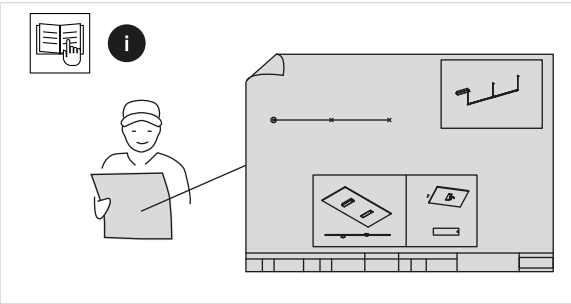

TUBS MODULAR

REMOTE CANOPY

	Max. L [m]	
	1.5mm ²	2.5mm ²
105W	15	25
150W	10	18
180W	8	15
240W	5	13
270W	5	8