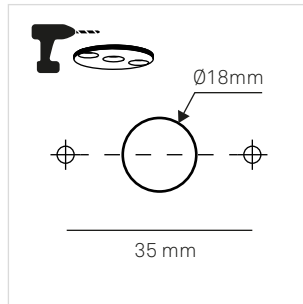

TUBS MODULAR

REMOTE CANOPY

	Max. L [m]	
	1.5mm ²	2.5mm ²
105W	15	25
150W	10	18
180W	8	15
240W	5	13
270W	5	8