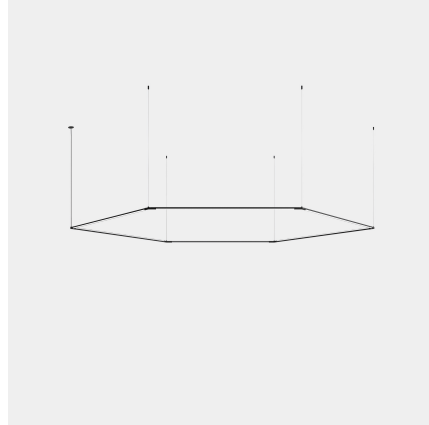

Tubs Modular Pendant Hexagon

Pendant Tubs Modular Pendant Hexagon LED 147 LED warm-white 3000K DALI Black 5058lm

Technical features

Luminaire total power: 147W
 Real lumens: 5058
 Real lm/W: 34
 Correlated Colour Temperature (CCT): LED warm-white 3000K
 Structure material: Aluminium
 Structure finish: Black
 Diffuser material: Methacrylate
 Diffuser finish: Opal
 Driver Brand: MEANWELL
 Voltage / frequency: 100-240V/50-60Hz
 Dimming protocol: DALI
 Power Factor: NULL
 Useful life: 50,000h L80B20
 Warranty: 5 años

Luminotechnic features

CRI: 90
 MacAdam steps: 3

Lampholder	Quantity	Light source power (W)	Correlated Colour Temperature (CCT)
LED	1	135W	LED warm-white 3000K

Image may not match reference. LedsC4 reserves the right to amend any of the product's components. The data related to flux, power and colour temperature may be subject to changes made by the manufacturer.

Tubs Modular Pendant Hexagon

Pendant Tubs Modular Pendant Hexagon LED 147 LED warm-white 3000K DALI Black 5058lm

Logistics

Net weight (kg): 3.59

Packaged weight (kg): 4.19

Packaging: 1700mm x 110mm x 70mm

Image may not match reference. LedsC4 reserves the right to amend any of the product's components. The data related to flux, power and colour temperature may be subject to changes made by the manufacturer.