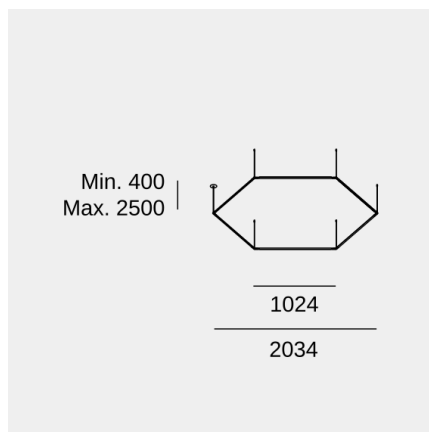

Tubs Modular Pendant Hexagon

Pendant Tubs Modular Pendant Hexagon LED 147 LED warm-white 3000K DALI Black 5058lm

Technical features

Luminaire total power: 147W
 Real lumens: 5058
 Real lm/W: 34
 Correlated Colour Temperature (CCT): LED warm-white 3000K
 Structure material: Aluminium
 Structure finish: Black
 Diffuser material: Methacrylate
 Diffuser finish: Opal
 Driver Brand: MEANWELL
 Voltage / frequency: 100-240V/50-60Hz
 Dimming protocol: DALI
 Power Factor: NULL
 Useful life: 50,000h L80B20
 Warranty: 5 años

Luminotechnic features

CRI: 90
 MacAdam steps: 3

Lampholder	Quantity	Light source power (W)	Correlated Colour Temperature (CCT)
LED	1	135W	LED warm-white 3000K

Image may not match reference. LedsC4 reserves the right to amend any of the product's components. The data related to flux, power and colour temperature may be subject to changes made by the manufacturer.

Tubs Modular Pendant Hexagon

Pendant Tubs Modular Pendant Hexagon LED 147 LED warm-white 3000K DALI Black 5058lm

Logistics

Net weight (kg): 3.59

Packaged weight (kg): 4.19

Packaging: 1700mm x 110mm x 70mm

Image may not match reference. LedsC4 reserves the right to amend any of the product's components. The data related to flux, power and colour temperature may be subject to changes made by the manufacturer.