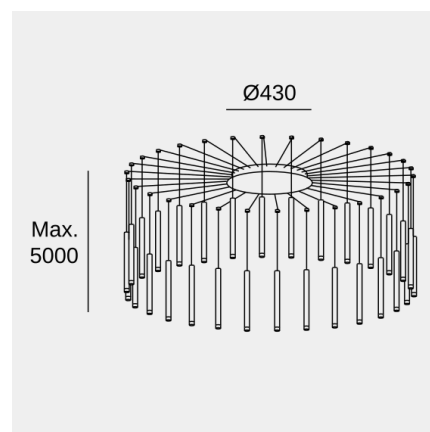

### Technical features

- Luminaire total power: 109.4W
- Real lumens: 4608
- Real lm/W: 42
- Correlated Colour Temperature (CCT): LED warm-white 2700K
- Structure material: Steel, Aluminium
- Structure finish: White
- Diffuser material: Methacrylate
- Driver Brand: MEANWELL
- Voltage / frequency: 100-277V/50-60Hz
- Dimming protocol: DALI
- Power Factor: 0.90
- THD%: 20
- Useful life: 50,000h L80B20
- Warranty: 5 años

### Luminotechnic features

- CRI: 90
- MacAdam steps: 2
- Photobiological risk: RG1

Lampholder	Quantity	Light source power (W)	Correlated Colour Temperature (CCT)
LED	1	98.8W	LED warm-white 2700K

Image may not match reference. LedsC4 reserves the right to amend any of the product's components. The data related to flux, power and colour temperature may be subject to changes made by the manufacturer.

## Candle 30 Bodies

Benedito Design

Pendant Candle 30 Bodies LED 109.4 LED warm-white 2700K DALI White 4608lm