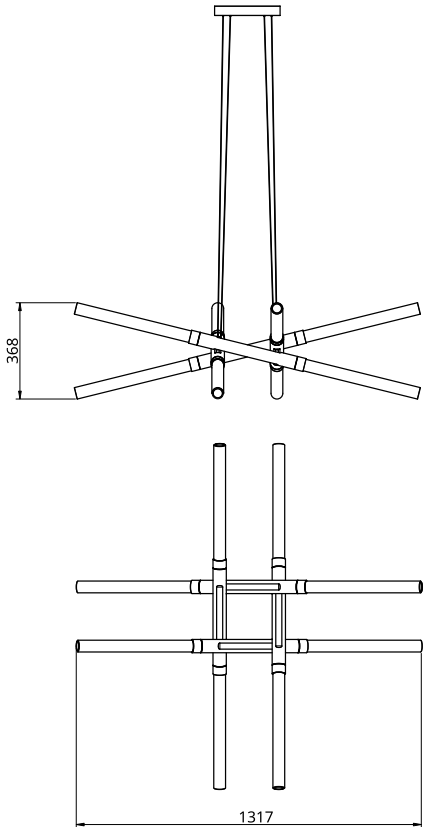

Empty State

S06-05

Dimensions	OD Height	1320mm 367mm
Weight	Brass Aluminium	12.3kg 3.9kg
Light Source	Led Bulbs 3000k Decorative Lighting Only	
Power	Light Wattage Driver Wattage Voltage IP20 Rated	32w 40w 110-130v / 220-240v
Hanging	We offer a range of hanging options. Including direct attach and fully enclosed ceiling roses. Light supplied with 1500mm / 3000mm / 6000mm length of cable to be hung and cut to desired length on site.	
Driver	Supplied with a dimable 12v LED Driver. Driver can be stored within 8m of the light, in a recess being the ceiling or enclosed within a ceiling rose.	
	Driver Dimensions Ceiling Rose Dimensions	137 x 81.5 x 31mm 250x 35mm