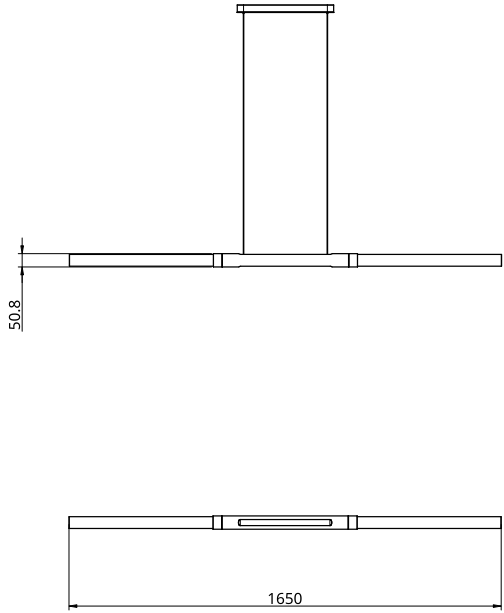

Empty State

S06-03

Dimensions	51 x 1650 mm	
Weight	Brass	3.7kg
	Aluminium	1.2kg
Light Source	Led Bulbs 3000k Decorative Lighting Only	
Power	Light Wattage	8w
	Driver Wattage	15w
	Voltage	110-130v / 220-240v
	IP20 Rated	
Hanging	We offer a range of hanging options. Including direct attach and fully enclosed ceiling roses. Light supplied with 1500mm / 3000mm / 6000mm length of cable to be hung and cut to desired length on site.	
Driver	Supplied with a dimable 12v LED Driver. Driver can be stored within 8m of the light, in a recess being the ceiling or enclosed within a ceiling rose.	
	Driver Dimensions	94 x 40 x 25mm
	Ceiling Rose Dimensions	368 x 48 x 29mm