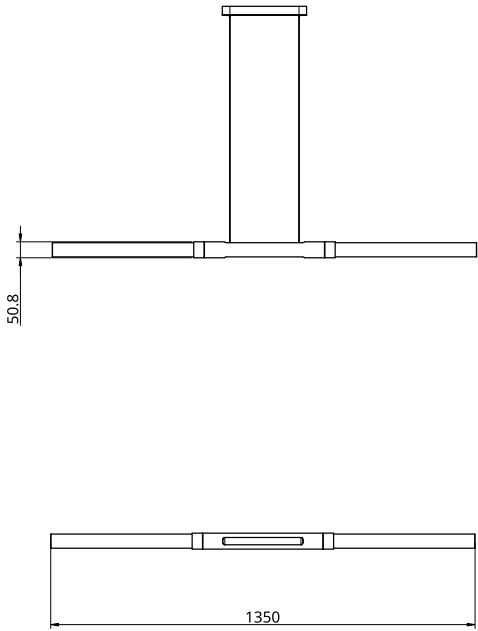

Empty State

S06-02

Dimensions	50 x 1350 mm	
Weight	Brass	3kg
	Aluminium	1kg
Light Source	Led Bulbs 3000k Decorative Lighting Only	
Power	Light Wattage	8w
	Driver Wattage	15w
	Voltage	110-130v / 220-240v
	IP20 Rated	
Hanging	We offer a range of hanging options. Including direct attach and fully enclosed ceiling roses. Light supplied with 1500mm / 3000mm / 6000mm length of cable to be hung and cut to desired length on site.	
Driver	Supplied with a dimable 12v LED Driver. Driver can be stored within 8m of the light, in a recess being the ceiling or enclosed within a ceiling rose.	
	Driver Dimensions	94 x 40 x 25mm
	Ceiling Rose Dimensions	228 x 48 x 29mm