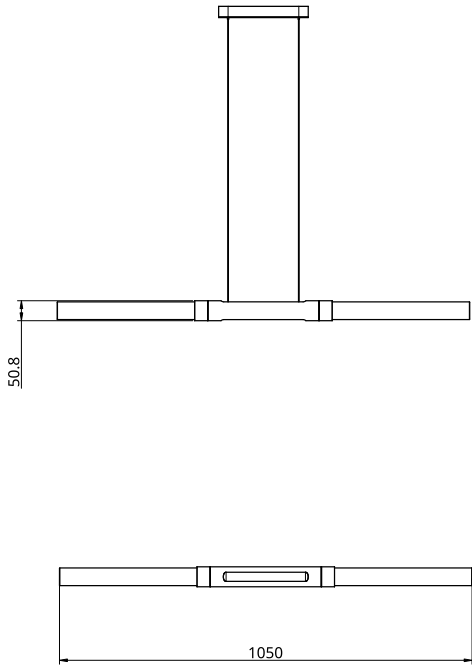

Empty State

S06-01

Dimensions	50 x 1050 mm	
Weight	Brass	2.4kg
	Aluminium	0.8kg
Light Source	Led Bulbs 3000k Decorative Lighting Only	
Power	Light Wattage	8w
	Driver Wattage	15w
	Voltage	110-130v / 220-240v
	IP20 Rated	
Hanging	We offer a range of hanging options. Including direct attach and fully enclosed ceiling roses. Light supplied with 1500mm / 3000mm / 6000mm length of cable to be hung and cut to desired length on site.	
Driver	Supplied with a dimable 12v LED Driver. Driver can be stored within 8m of the light, in a recess being the ceiling or enclosed within a ceiling rose.	
	Driver Dimensions	94 x 40 x 25mm
	Ceiling Rose Dimensions	228 x 48 x 29mm