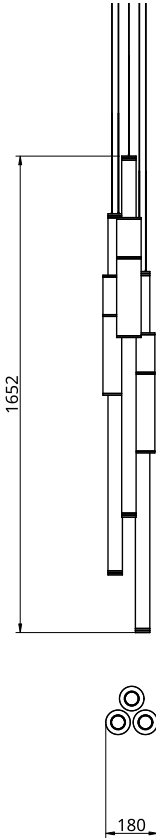

Empty State

S58-16

Dimensions	3 x Light Pipe OD Height	85mm OD X 1250mm 180mm 1652mm
Weight	Brass Aluminium	4.1kg 7.6kg
Light Source	Led Matrix 3000k Decorative Lighting Only	
Power	Light Wattage Driver Wattage Voltage IP20 Rated	76.5w 96w (Two supplied) 110-130v / 220-240v
Hanging	We offer a range of hanging options. Including direct attach and fully enclosed ceiling roses. Light supplied with 1500mm / 3000mm / 6000mm length of cable to be hung and cut to desired length on site.	
Driver	Supplied with a dimable 12v LED Driver. Driver can be stored within 8m of the light, in a recess being the ceiling or enclosed within a ceiling rose.	

Metal Finish

-  Polished Brass
-  Black Anodised
-  Brushed Brass
-  Silver Anodised
-  Burnished Brass

Stone Finish

-  Black
-  White
-  Green