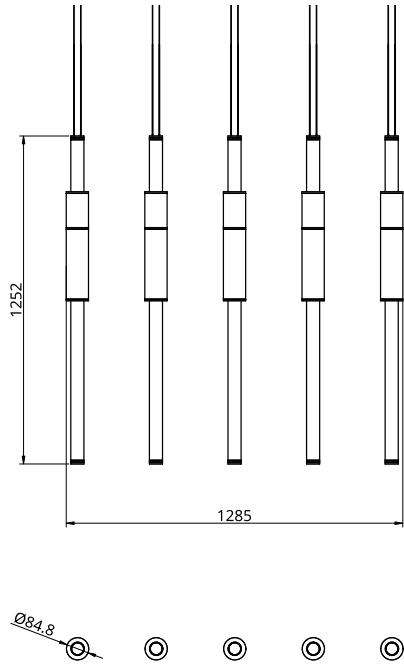

## S58-15

Dimensions	5 x Light Pipe	85mm OD X 1250mm
Weight	Brass	12kg
	Aluminium	6.5kg
Light Source	Led Matrix 3000k Decorative Lighting Only	
Power	Light Wattage	112.5w
	Driver Wattage	96w (Two supplied)
	Voltage	110-130v / 220-240v
	IP20 Rated	
Hanging	We offer a range of hanging options. Including direct attach and fully enclosed ceiling roses. Light supplied with 1500mm / 3000mm / 6000mm length of cable to be hung and cut to desired length on site.	
Driver	Supplied with a dimable 12v LED Driver. Driver can be stored within 8m of the light, in a recess being the ceiling or enclosed within a ceiling rose.	