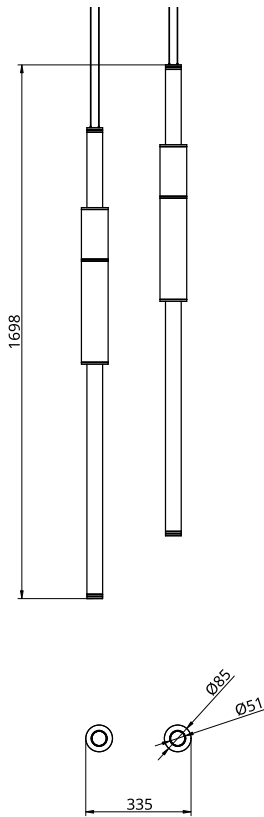

Empty State

S58-07

Dimensions	Light Pipe One Light Pipe Two	85mm OD x 1250mm 85mm OD x 1500mm
Weight	Brass Aluminium	5kg 2.7kg
Light Source	Led Matrix 3000k Decorative Lighting Only	
Power	Light Wattage Driver Wattage Voltage IP20 Rated	49.5w 90w 110-130v / 220-240v
Hanging	We offer a range of hanging options. Including direct attach and fully enclosed ceiling roses. Light supplied with 1500mm / 3000mm / 6000mm length of cable to be hung and cut to desired length on site.	
Driver	Supplied with a dimable 12v LED Driver. Driver can be stored within 8m of the light, in a recess being the ceiling or enclosed within a ceiling rose.	
	Driver Dimensions	180 x 60 x 35mm