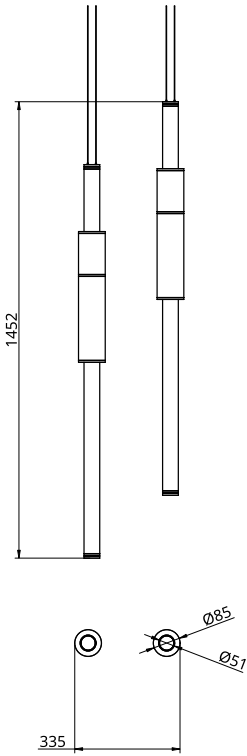

Empty State

S58-05

Dimensions	Light Pipe One Light Pipe Two	85mm OD x 1250mm 85mm OD x 1250mm
Weight	Brass Aluminium	5.2kg 2.6kg
Light Source	Led Matrix 3000k Decorative Lighting Only	
Power	Light Wattage Driver Wattage Voltage IP20 Rated	45w 90w 110-130v / 220-240v
Hanging	We offer a range of hanging options. Including direct attach and fully enclosed ceiling roses. Light supplied with 1500mm / 3000mm / 6000mm length of cable to be hung and cut to desired length on site.	
Driver	Supplied with a dimable 12v LED Driver. Driver can be stored within 8m of the light, in a recess being the ceiling or enclosed within a ceiling rose.	
	Driver Dimensions	180 x 60 x 35mm