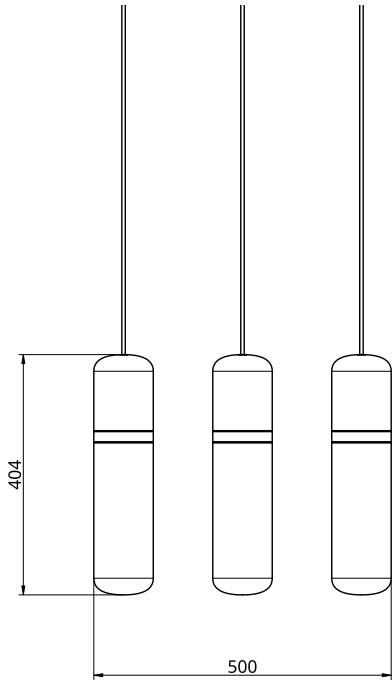

## S36-06

**Product Breakdown** An array of pendent lights.

**Dimensions** Height 404mm  
Length 500mm  
Depth 110mm

**Weight** Brass 4.8kg  
Aluminium 1.8kg

**Light Source** Led Matrix  
3000k  
Decorative Lighting Only

**Power** Light Wattage 9.6w  
Driver Wattage 40w  
Voltage 110-130v / 220-240v  
IP20 Rated

**Hanging** We offer a range of hanging options. Including direct attach and fully enclosed ceiling roses. Light supplied with 1500mm / 3000mm / 6000mm length of cable to be hung and cut to desired length on site.

**Driver** Supplied with a dimable 24v LED Driver. Driver can be stored within 8m of the light, in a recess being the ceiling or enclosed within a ceiling rose. Custom Ceiling attachments available.

Driver Dimensions 94 x 40 x 25mm