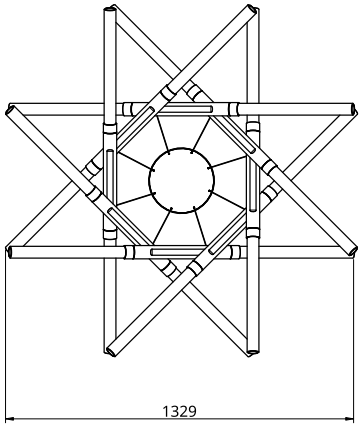

Empty State

S06-07

Dimensions	OD	1320mm
	Height	367mm
Weight	Brass	24.6kg
	Aluminium	7.8kg
Light Source	Led Bulbs 3000k Decorative Lighting Only	
Power	Light Wattage	64w
	Driver Wattage	90w
	Voltage	110-130v / 220-240v
	IP20 Rated	
Hanging	We offer a range of hanging options. Including direct attach and fully enclosed ceiling roses. Light supplied with 1500mm / 3000mm / 6000mm length of cable to be hung and cut to desired length on site.	
Driver	Supplied with a dimable 12v LED Driver. Driver can be stored within 8m of the light, in a recess being the ceiling or enclosed within a ceiling rose.	
	Driver Dimensions	180 x 60 x 35mm
	Ceiling Rose Dimensions	250x 35mm