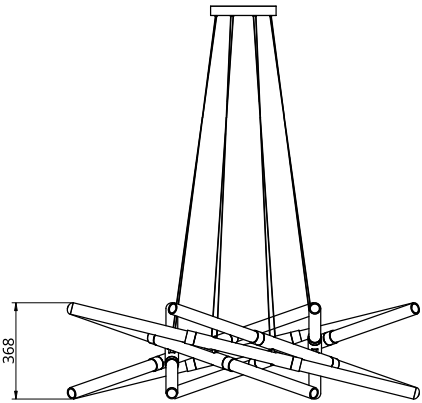

Empty State

S06-07

Dimensions	OD	1320mm
	Height	367mm
Weight	Brass	24.6kg
	Aluminium	7.8kg
Light Source	Led Bulbs 3000k Decorative Lighting Only	
Power	Light Wattage	64w
	Driver Wattage	90w
	Voltage	110-130v / 220-240v
	IP20 Rated	
Hanging	We offer a range of hanging options. Including direct attach and fully enclosed ceiling roses. Light supplied with 1500mm / 3000mm / 6000mm length of cable to be hung and cut to desired length on site.	
Driver	Supplied with a dimable 12v LED Driver. Driver can be stored within 8m of the light, in a recess being the ceiling or enclosed within a ceiling rose.	
	Driver Dimensions	180 x 60 x 35mm
	Ceiling Rose Dimensions	250x 35mm