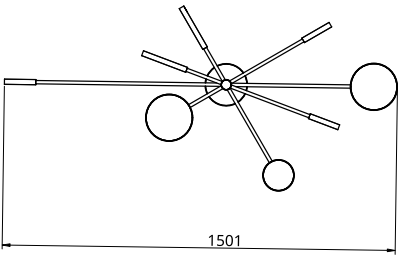

Empty State

S23-11

Product Breakdown	Tier 1	1800mm OD
	Tier 2	1500mm OD
	Tier 3	1000mm OD
	Tier 4	800mm OD
Dimensions	OD	1800mm
	Height	670mm
Weight	Brass	9.1kg
	Aluminium	4kg
	Mixed	7kg
Light Source	Led Matrix	
	3000k	
	Decorative Lighting Only	
Power	Light Wattage	30w
	Driver Wattage	40w
	Voltage	110-130v / 220-240v
	IP20 Rated	
Hanging	We offer a range of hanging options. Including direct attach and fully enclosed ceiling roses. Drop height offered in 50mm increments as standard. Max drop height is 1500mm. Custom drop heights available on request.	
Driver	Supplied with a dimable 24v LED Driver. Driver can be stored within 8m of the light, in a recess being the ceiling or enclosed within a ceiling rose.	
	Driver Dimensions	137 x 81.5 x 31mm
	Ceiling Rose Dimensions	162 x 48mm