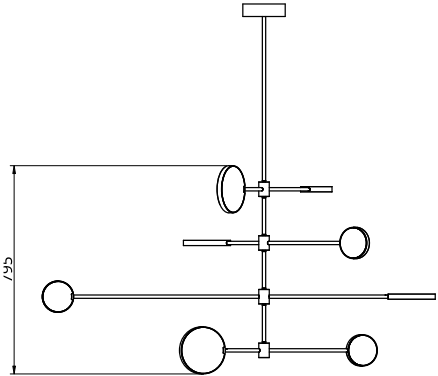

Empty State

S23-11

Product Breakdown	Tier 1	1800mm OD
	Tier 2	1500mm OD
	Tier 3	1000mm OD
	Tier 4	800mm OD
Dimensions	OD	1800mm
	Height	670mm
Weight	Brass	9.1kg
	Aluminium	4kg
	Mixed	7kg
Light Source	Led Matrix	
	3000k	
	Decorative Lighting Only	
Power	Light Wattage	30w
	Driver Wattage	40w
	Voltage	110-130v / 220-240v
	IP20 Rated	
Hanging	We offer a range of hanging options. Including direct attach and fully enclosed ceiling roses. Drop height offered in 50mm increments as standard. Max drop height is 1500mm. Custom drop heights available on request.	
Driver	Supplied with a dimable 24v LED Driver. Driver can be stored within 8m of the light, in a recess being the ceiling or enclosed within a ceiling rose.	
	Driver Dimensions	137 x 81.5 x 31mm
	Ceiling Rose Dimensions	162 x 48mm