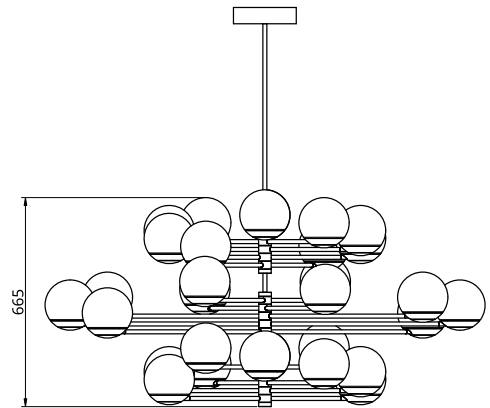

Empty State

S19-12

Product Breakdown	Tier 1	800mm OD
	Tier 2	1400mm OD
	Tier 3	800mm OD
Dimensions	OD	1400mm
	Height	690mm
Weight	Brass	38.3kg
	Aluminium	24.8kg
Light Source	Led Matrix	
	3000k	
	Decorative Lighting Only	
Power	Light Wattage	96w
	Driver Wattage	100w
	Voltage	110-130v / 220-240v
	IP20 Rated	
Hanging	We offer a range of hanging options. Including direct attach and fully enclosed ceiling roses. Drop height offered in 50mm increments as standard. Max drop height is 1500mm. Custom drop heights available on request.	
Driver	Supplied with a dimable 12v LED Driver. Driver can be stored within 8m of the light, in a recess being the ceiling or enclosed within a ceiling rose.	
	Driver Dimensions	180 x 60 x 35mm
	Ceiling Rose Dimensions	200 x 52mm