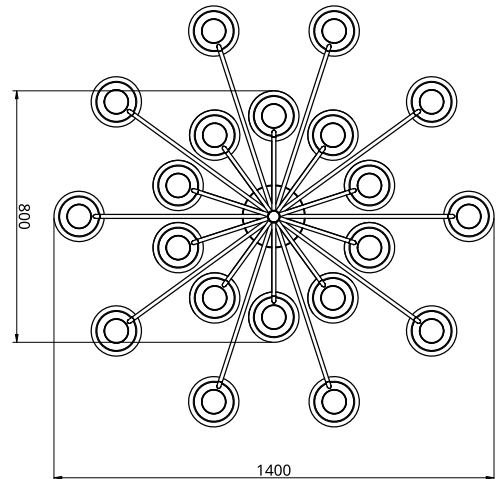

Empty State

S19-12

Product Breakdown	Tier 1	800mm OD
	Tier 2	1400mm OD
	Tier 3	800mm OD
Dimensions	OD	1400mm
	Height	690mm
Weight	Brass	38.3kg
	Aluminium	24.8kg
Light Source	Led Matrix	
	3000k	
	Decorative Lighting Only	
Power	Light Wattage	96w
	Driver Wattage	100w
	Voltage	110-130v / 220-240v
	IP20 Rated	
Hanging	We offer a range of hanging options. Including direct attach and fully enclosed ceiling roses. Drop height offered in 50mm increments as standard. Max drop height is 1500mm. Custom drop heights available on request.	
Driver	Supplied with a dimable 12v LED Driver. Driver can be stored within 8m of the light, in a recess being the ceiling or enclosed within a ceiling rose.	
	Driver Dimensions	180 x 60 x 35mm
	Ceiling Rose Dimensions	200 x 52mm