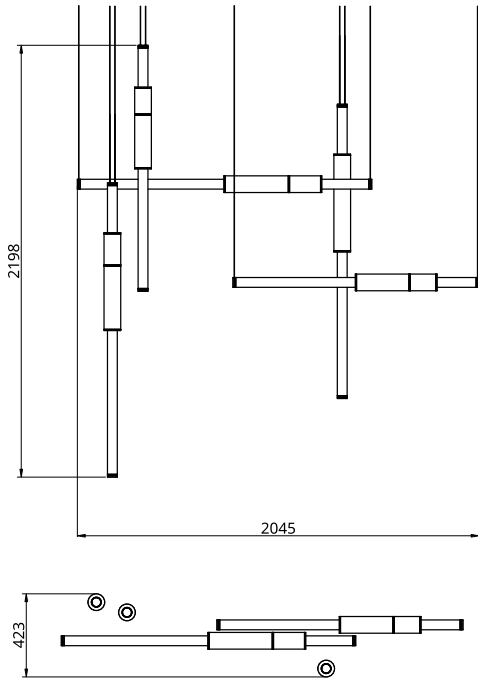

## S58-12

Dimensions	2x Light Pipe 3x Light Pipe	85mm OD X 1250mm 85mm OD x 1500mm
Weight	Brass Aluminium	12.6kg 6.8kg
Light Source	Led Matrix 3000k Decorative Lighting Only	
Power	Light Wattage Driver Wattage Voltage IP20 Rated	126w 96w (Two supplied) 110-130v / 220-240v
Hanging	We offer a range of hanging options. Including direct attach and fully enclosed ceiling roses. Light supplied with 1500mm / 3000mm / 6000mm length of cable to be hung and cut to desired length on site.	
Driver	Supplied with a dimable 12v LED Driver. Driver can be stored within 8m of the light, in a recess being the ceiling or enclosed within a ceiling rose.	